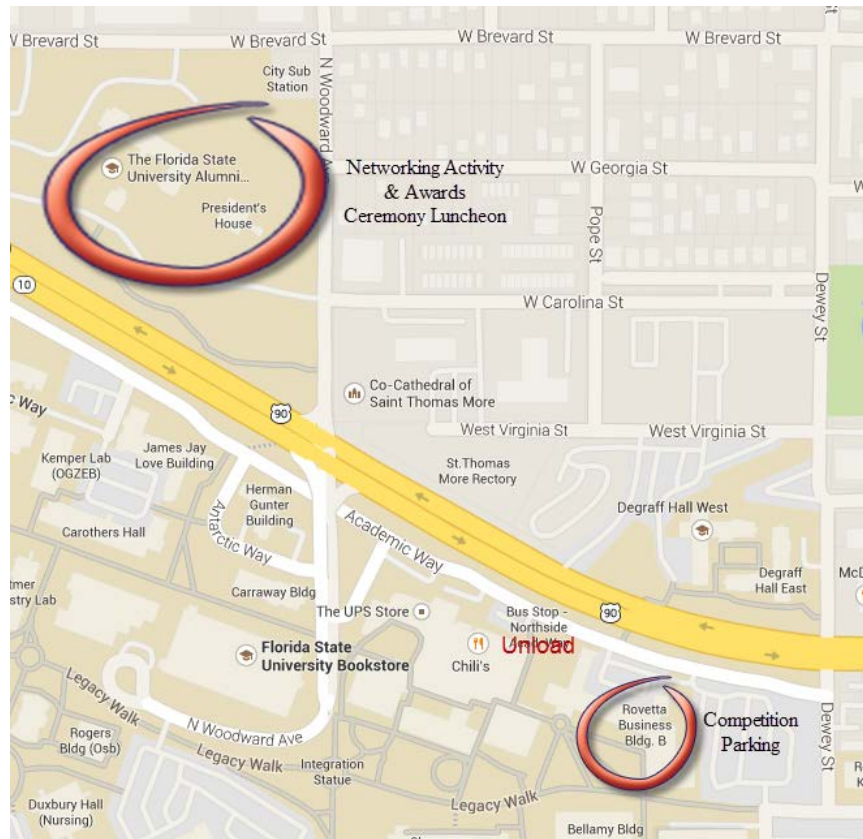

Seminole Sales Showcase Directions

Directions to unload for the Job Fair

Turn off 90 (Tennessee Street)

Make a Right on Academic Way

Pass the College of Business (COB) and make the second left into the Student Union Loop

Students will be there to assist with unloading, then you may park your car in the (COB) Parking Lot

Directions to the College of Business

Turn off 90 (Tennessee Street)

Make a Right on Academic Way

Make a Left into the Parking Lot (Seminole Sales Showcase Parking Sign)

The Sales Institute is on the second floor, suite 226

Directions to the Alumni Center

Exit the COB Parking Lot

Make a Left on Academic Way

Left on Territories

Right on Woodward

Left on Tennessee Street

After Alumni Center sign, make the 1st right